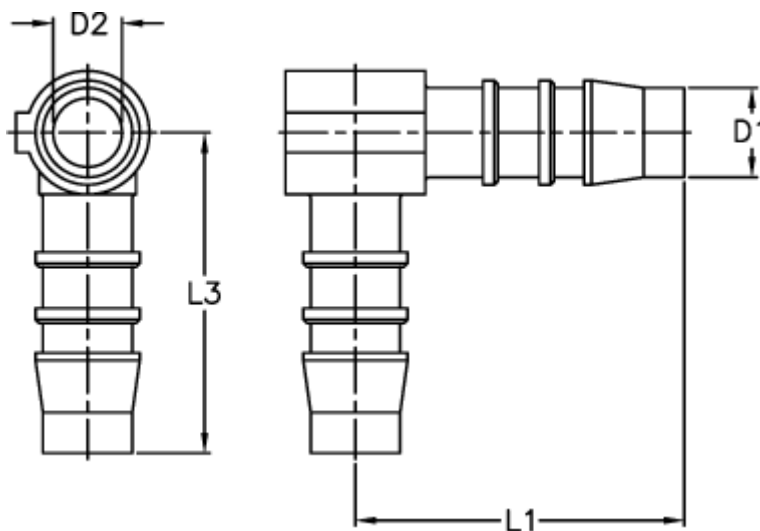

Article number: 027628900015

Description: Norma hose coupling WS 15

Measures

D1 = 15

D2 = 11.0

L1 = 40.0

L3 = 43.5